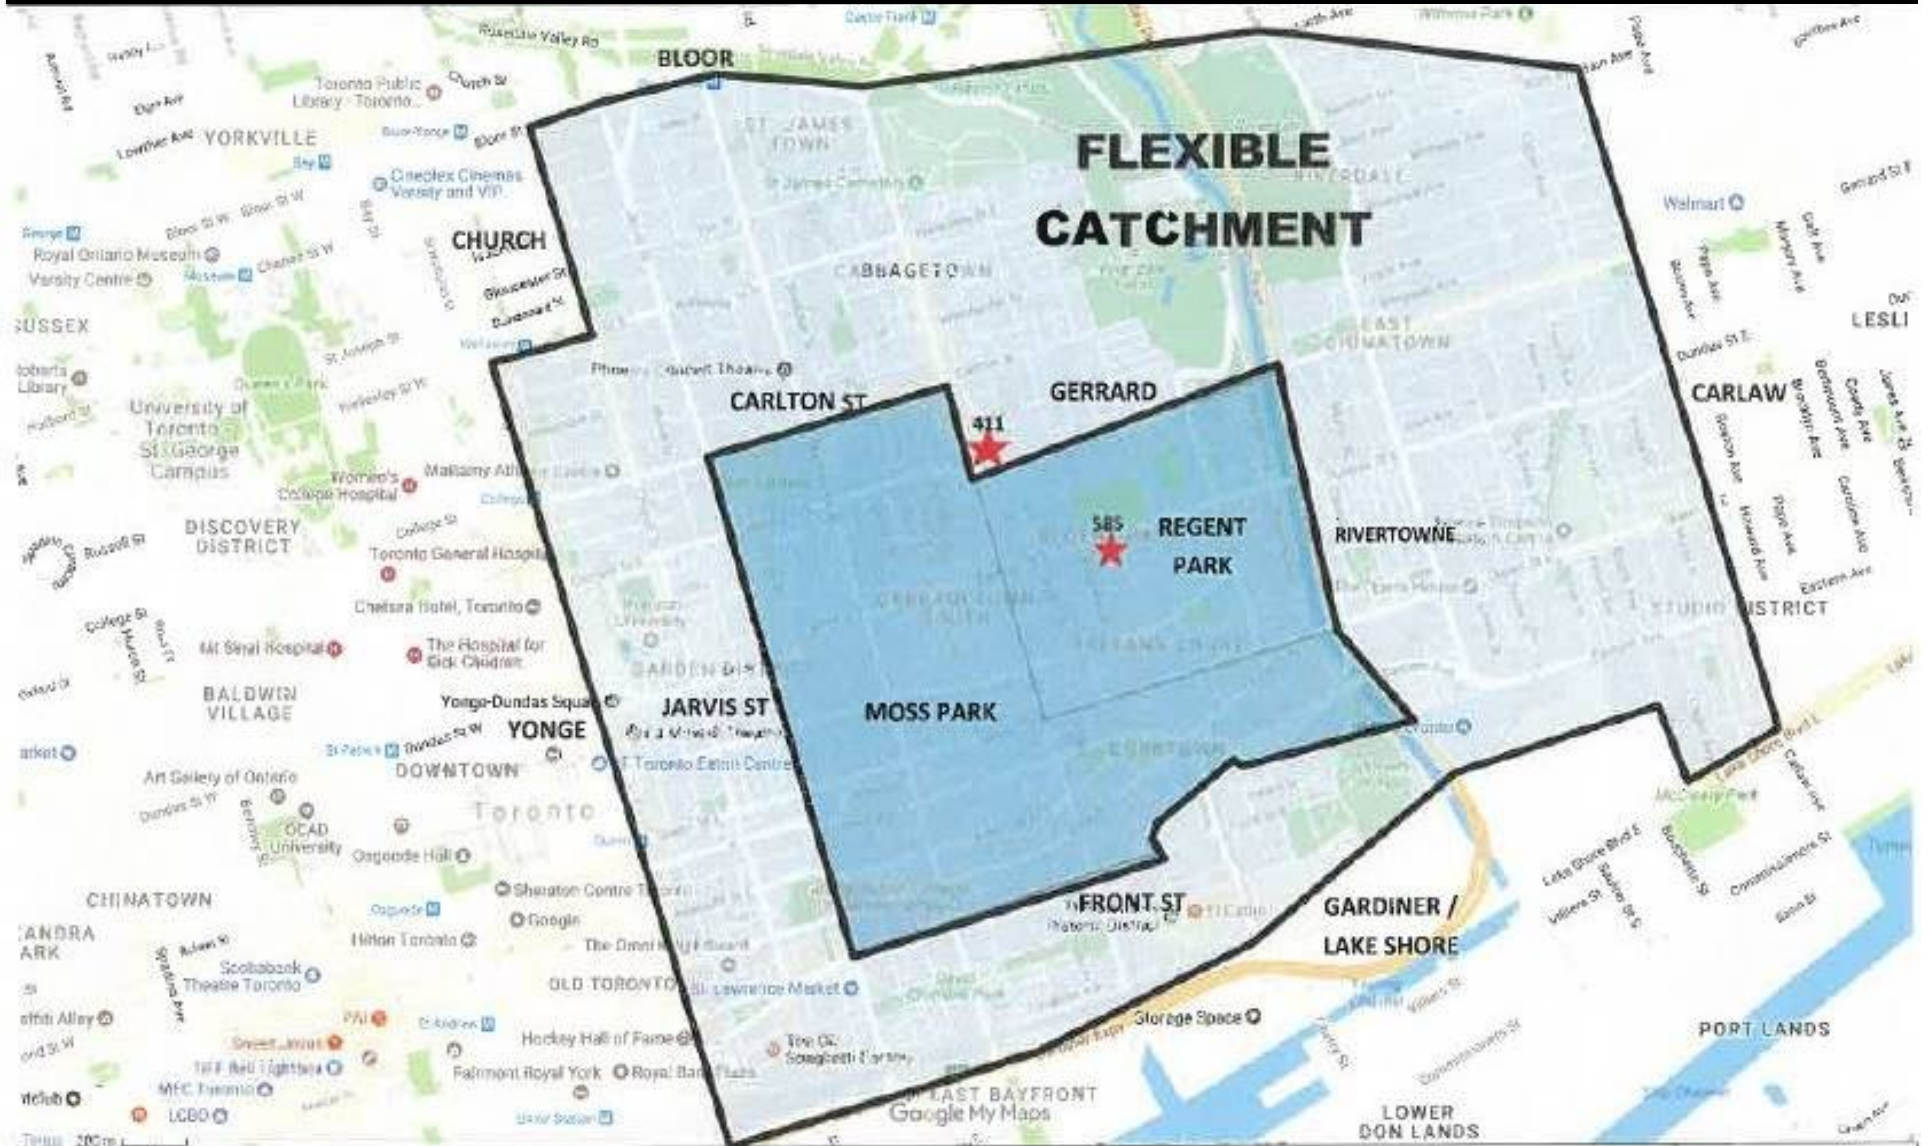

CATCHMENT MAP

Our core catchment is the darker shaded area – Regent Park, Moss Park & Rivertowne.

However, our flexible catchment (lighter shaded area) allows us to take in students that live around the broader boundary. This is not a strict boundary, as special exceptions can be applied. If you are unsure about a student's eligibility, please obtain their contact information and check in with Program Director or the Coordinators. If you know of a student's compelling case, but they live outside of the flexible catchment, please do check in with Program Director or the Coordinators.